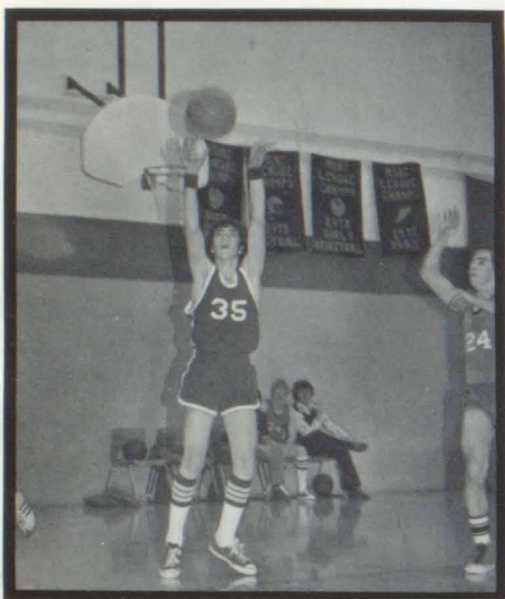

From Left To Right First Row: Ralph Chamberlain, Kelly Shaw, Tom Ringle, Second Row: Coach Homak, Larry Tupica, Kim Bigelow, Chris Kindel.

The 1976-77 freshmen basketball team had a successful season. Their record was nine wins and six losses. The team had a slow start winning only one out of their first four games. The season steadily improved, at one point they had a six game winning streak. The freshmen showed their skills in the annual Beal City tournament by taking a hard fought second place to bring home a trophy. Losing to Mt. Pleasant Sacred Heart 44-41.